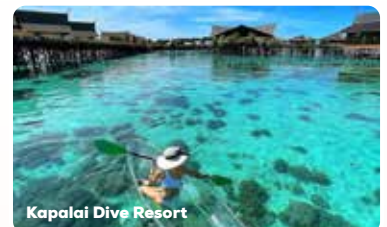

Kapalai Dive Resort