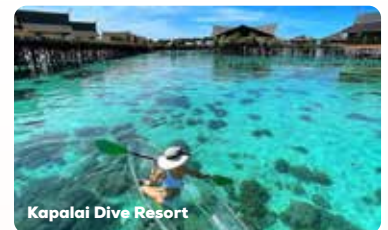

Timba Timba Island