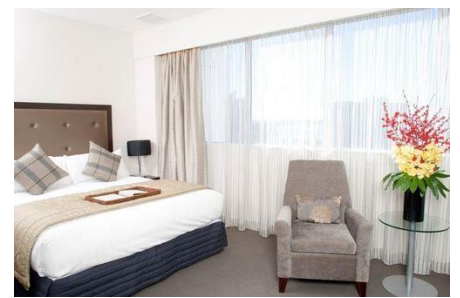

Rydges Auckland Hotel